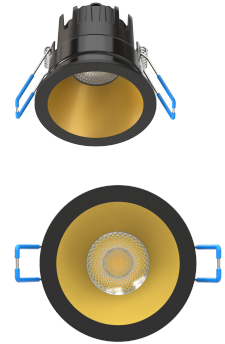

Telica 2 Bezel

TELRE-BBAS TELRE-BBAS

Telica 2 interchangeable black bezel & brass reflector

- Interchangeable reflectors with different finishes
- Quick and easy to install
- Anti-glare reflectors available

Overview

Telica 2 decorative interchangeable bezel and reflector. Easy to fit and with many alternative colours available.

General Information

Materials	Housing zinc coated sheet steel
Installation Area	Internal

Telica 2 Bezel

TELRE-TELRE-BBAS

Accessories

Product Code	Description	Type
TELRE-BSLV	Telica 2 interchangeable black bezel & silver reflector	Bezel
TELRE-BBLK	Telica 2 interchangeable black bezel and black reflector	Bezel
TELRE-BRED	Telica 2 interchangeable black bezel & red reflector	Bezel
TELRE-WSLV	Telica 2 Interchangeable white bezel & Silver reflector	Bezel
TELRE-WBAS	Telica 2 Interchangeable white bezel & brass reflector	Bezel
TELRE-WBLK	Telica 2 interchangeable white bezel & black reflector	Bezel
TELRE-WRED	Telica 2 Interchangeable white bezel & red reflector	Bezel