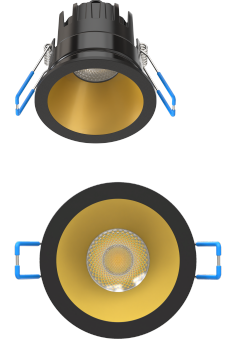

# Telica 2 Bezel

TELRE-BBAS TELRE-BBAS

## Telica 2 interchangeable black bezel & brass reflector

- Interchangeable reflectors with different finishes
- Anti-glare reflectors available

### Overview

Telica 2 decorative interchangeable bezel and reflector. Easy to fit and with many alternative colours available.

## Overview

Telica 2 decorative interchangeable bezel and reflector. Easy to fit and with many alternative colours available.