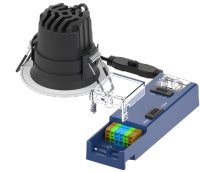

## Telica Pro 8W/10W CCT switchable dimmable fire-rated downlight

- Switchable wattage and CCT (2700/4000/6000K)
- Dimmable driver included
- Optional add-on emergency kits, available in manual and self-test
- Interchangeable reflectors available in different finishes and anti-glare options
- IP65
- Class II

### Overview

Kosnic's Telica Pro provides you with the sleek and stylish design that you deserve in your lighting design. It is completely modular for your use - adjust the wattage and CCT and it is available in both a plaster-in and recessed version. The durable and stylish design you need.