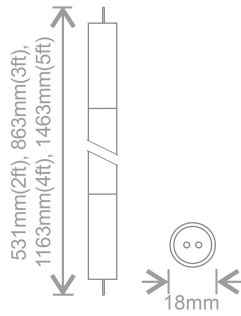

T5 Pro

T5PRO08-PRO08-W40

Overview

The T5 Pro LED tubes takes a fresh approach to functional lighting with retrofit LED tubes that bring the energy saving capabilities of LED technology. They are suitable for all areas, including visually demanding non-transient task areas such as offices and educational premises requiring uniform lighting.

General Information

Installation Area Internal

Tel: 01635 523 713

Email: sales@kosnic.com

Kosnic.com