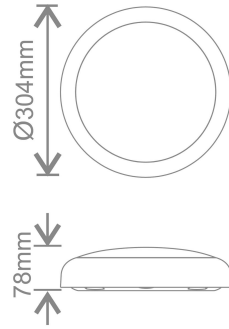

2 **2 Years**
On-Site Warranty
Main-land UK Only

Ossa 3

OSS318SS318-SCT

Overview

The Ossa is a slim bulkhead with integrated LED tray offering a low maintenance solution to lighting for all areas. With switchable CCT and different wattage settings to meet your different ambient needs.