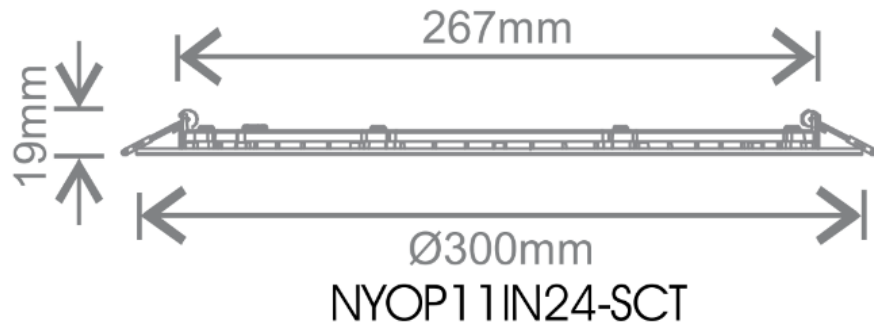

Nyos Pro

NYOP11IN24-SCT

Optional Gear

Product Code	Description	Type
UEM03	Universal Emergency Module 3W	Emergency Module
UEM03/ST	Universal Emergency Module 3W Self Test	Self-test Emergency Module
EMPAD01	Neka Emergency Downlight kit 2.5W Manual test	Emergency Module
EMPAD01/ST	Neka Emergency Downlight kit 3.5W Self-test	Self-test Emergency Module

Overview

Nyos Pro Circular LED Panel is an easy-to-retrofit replacement for downlights with wattage and CCT switchable options. This edge-lit panel is suitable for all areas, including visually demanding non-transient task areas such as offices and educational premises where users require uniform light to maintain well-being.

General Information

Materials	Housing: Diecast aluminium, Diffuser: Polycarbonate
Installation Area	Internal

Tel: 01635 523 713

Email: sales@kosnic.com

Kosnic.com