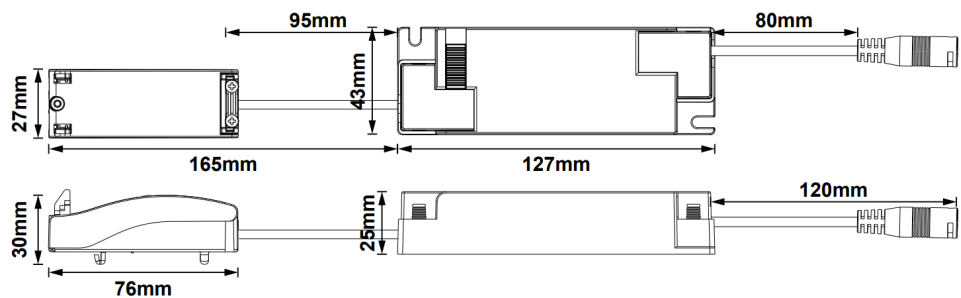

Nyos Pro

NYOP11IN24-SCT

Optional Gear

Product Code	Description	Type
UEM03	Universal Emergency Module 3W	Emergency Module
UEM03/ST	Universal Emergency Module 3W Self Test	Self-test Emergency Module
EMPAD01	Neka Emergency Downlight kit 2.5W Manual test	Emergency Module
EMPAD01/ST	Neka Emergency Downlight kit 3.5W Self-test	Self-test Emergency Module

Overview

Nyos Pro Circular LED Panel is an easy-to-retrofit replacement for downlights with wattage and CCT switchable options. This edge-lit panel is suitable for all areas, including visually demanding non-transient task areas such as offices and educational premises where users require uniform light to maintain well-being.

General Information

Materials	Housing: Diecast aluminium, Diffuser: Polycarbonate
Installation Area	Internal

Tel: 01635 523 713

Email: sales@kosnic.com

Kosnic.com