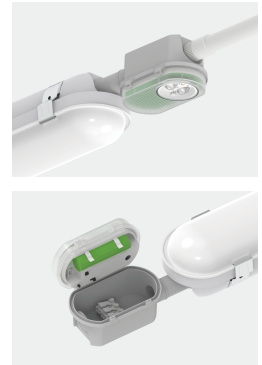

7 7 Years
Product Warranty
UK Only

2 2 Years
On-Site Warranty
Main-land UK Only

Nok 2 in 1

NOK02/SST NOK02/SST

Nok Duo non-maintained side-mount Emergency Manual&Self-

- Select manual or self-test mode via the internal dual-mode DIP switch
- Automatic Self-test conforming to BS-EN-62034
- To adjust green LED indicator brightness, press and hold the test button for more than 2 seconds
- Adjustable beam angle, 115° and 70x140°
- Non-maintained, 3hrs
- Easy to install via 20mm conduit / gland entry with supplied extension tube
- Easy to install on Kosnic LED battens and non-corrosive
- Push-wire loop-in and loop-out terminal block included
- Built-in green status indicator

Overview

The Nok side-mounted emergency light is the perfect addition to any lighting design, simply install it to the 20mm Conduit entry point on the end of your batten. Plus, with the option to choose between standard, self-test and DALI - this add-on emergency light will have you covered.

General Information

Installation Area Internal

Technical Summary

Product Code	NOK02/SST
Beam Angle - Lumi (°)	Adjustable 60° and 70x140°

Tel: 01635 523 713

Email: sales@kosnic.com

Kosnic.com

Kosnic Lighting KosnicUK KosnicLightingUK