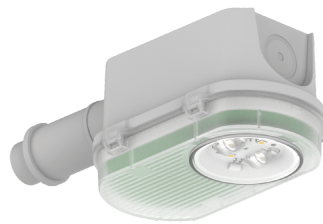

7 7 Years
Product Warranty
UK Only

2 2 Years
On-Site Warranty
Main-land UK Only

Nok 2 in 1

NOK02/SST NOK02/SST

Nok Duo non-maintained side-mount Emergency Manual&Self-

- Select manual or self-test mode via the internal dual-mode DIP switch
- Automatic Self-test conforming to BS-EN-62034
- To adjust green LED indicator brightness, press and hold the test button for more than 2 seconds
- Adjustable beam angle, 115° and 70x140°
- Non-maintained, 3hrs
- Easy to install via 20mm conduit / gland entry with supplied extension tube
- Easy to install on Kosnic LED battens and non-corrosive
- Push-wire loop-in and loop-out terminal block included
- Built-in green status indicator

Overview

The Nok side-mounted emergency light is the perfect addition to any lighting design, simply install it to the 20mm Conduit entry point on the end of your batten. Plus, with the option to choose between standard, self-test and DALI - this add-on emergency light will have you covered.

General Information

Installation Area Internal

Technical Summary

Product Code	NOK02/SST
Beam Angle - Lumi (°)	Adjustable 60° and 70x140°

Tel: 01635 523 713

Email: sales@kosnic.com

Kosnic.com

Kosnic Lighting KosnicUK KosnicLightingUK