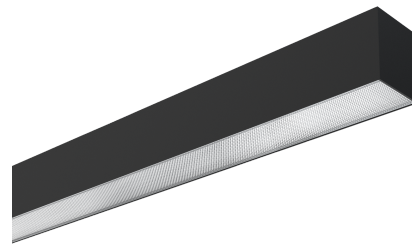

7 7 Years
Product Warranty
UK Only

2 2 Years
On-Site Warranty
Main-land UK Only

Nile 3

NIL35F50-W1SCT- NIL35F50-W1SCT-BLK/DA

Nile 3 7W/50W 5ft batten, PS diffuser, Black

- High efficiency up to 135lm/W
- Switchable CCT (3000/4000/5000K)
- UGR<19*
- DALI and PUSH dimming alternative driver available
- Slick and stylish design, ideal for modern offices
- Suspension or interlock-mounting options
- Variety of diffuser and beam options
- Built-in backlight option available
- Available in white and black

Overview

The Nile suspended battens are available in black or white with diffuser/beam options. They can cast 30% of the light up and 70% down, or all downwards. Ideal for offices, classrooms and corridors. With DALI,1-10,Push dimming and emergency options.

Kosnic Lighting KosnicUK

KosnicLightingUK

7 7 Years
Product Warranty
UK Only

2 2 Years
On-Site Warranty
Main-land UK Only

Nile 3

NIL35F50L35F50-W1SCT-BLK/DA

Overview

The Nile suspended battens are available in black or white with diffuser/beam options. They can cast 30% of the light up and 70% down, or all downwards. Ideal for offices, classrooms and corridors. With DALI, 1-10, Push dimming and emergency options.

General Information

Installation Area Internal

Accessories

Product Code	Description	Type
NIL34F-BLANK-BLK	1.2 length blank section, Black	Blank Section
NIL35F-W1	Wiring Connector On/Off 1.5m	Connector kit
NIL35F-W2	Wiring Connector DALI 1.5m	Connector kit
NIL3-CI	Inline Interlock I Connector	Connector kit
NIL3-CL-BLK	Switchable 14/17/21/24W "L" interlock connector, Black	Connector kit
NIL3-CT-BLK	Switchable 21/26/32/36W "T" interlock connector, Black	Connector kit
NIL3-CX-BLK	Switchable 28/34/42/48W "X" interlock connector, Black	Connector kit
NIL3-DFS10	Nile 3 Diffuser 10m Reel	Diffuser