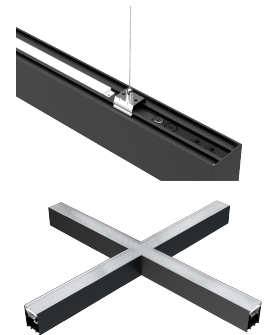

7 7 Years
Product Warranty
UK Only

2 2 Years
On-Site Warranty
Main-land UK Only

Nile 3

NIL34F40-W1SCT- NIL34F40-W1SCT-BLK/DA

Nile 3 7W/40W 4ft batten, PS diffuser, Black

- High efficiency up to 135lm/W
- Switchable CCT (3000/4000/5000K)
- UGR<19*
- DALI and PUSH dimming alternative driver available
- Slick and stylish design, ideal for modern offices
- Suspension or interlock-mounting options
- Variety of diffuser and beam options
- Built-in backlight option available
- Available in white and black

Overview

The Nile suspended battens are available in black or white with diffuser/beam options. They can cast 30% of the light up and 70% down, or all downwards. Ideal for offices, classrooms and corridors. With DALI,1-10,Push dimming and emergency options.

7 7 Years
Product Warranty
UK Only

2 2 Years
On-Site Warranty
Main-land UK Only

Nile 3

NIL34F40L34F40-W1SCT-BLK/DA

Accessories

Product Code	Description	Type
NIL34F-BLANK-BLK	1.2 length blank section, Black	Blank Section
NIL34F-W1	Wiring Connector On/Off 1.2m	Connector kit
NIL34F-W2	Wiring Connector DALI 1.2m	Connector kit
NIL3-CI	Inline Interlock I Connector	Connector kit
NIL3-CL-BLK	Switchable 14/17/21/24W "L" interlock connector, Black	Connector kit
NIL3-CT-BLK	Switchable 21/26/32/36W "T" interlock connector, Black	Connector kit
NIL3-CX-BLK	Switchable 28/34/42/48W "X" interlock connector, Black	Connector kit
NIL3-DFS10	Nile 3 Diffuser 10m Reel	Diffuser