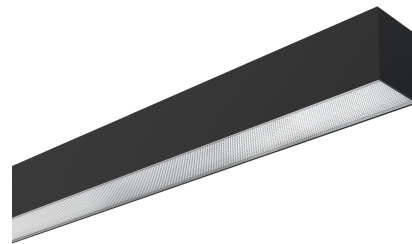

7 7 Years
Product Warranty
UK Only

2 2 Years
On-Site Warranty
Main-land UK Only

Nile 3

NIL34F40-W1SCT- NIL34F40-W1SCT-BLK/DA

Nile 3 7W/40W 4ft batten, PS diffuser, Black

- High efficiency up to 135lm/W
- Switchable CCT (3000/4000/5000K)
- UGR<19*
- DALI and PUSH dimming alternative driver available
- Slick and stylish design, ideal for modern offices
- Suspension or interlock-mounting options
- Variety of diffuser and beam options
- Built-in backlight option available
- Available in white and black

Overview

The Nile suspended battens are available in black or white with diffuser/beam options. They can cast 30% of the light up and 70% down, or all downwards. Ideal for offices, classrooms and corridors. With DALI,1-10,Push dimming and emergency options.

7 7 Years
Product Warranty
UK Only

2 2 Years
On-Site Warranty
Main-land UK Only

Nile 3

NIL34F40L34F40-W1SCT-BLK/DA

Accessories

Product Code	Description	Type
NIL34F-BLANK-BLK	1.2 length blank section, Black	Blank Section
NIL34F-W1	Wiring Connector On/Off 1.2m	Connector kit
NIL34F-W2	Wiring Connector DALI 1.2m	Connector kit
NIL3-CI	Inline Interlock I Connector	Connector kit
NIL3-CL-BLK	Switchable 14/17/21/24W "L" interlock connector, Black	Connector kit
NIL3-CT-BLK	Switchable 21/26/32/36W "T" interlock connector, Black	Connector kit
NIL3-CX-BLK	Switchable 28/34/42/48W "X" interlock connector, Black	Connector kit
NIL3-DFS10	Nile 3 Diffuser 10m Reel	Diffuser