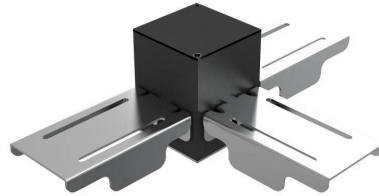

Nile 2 Accessory

NIL-CT-BLK NIL-CT-BLK

Nile 2 3-way "T" interlock connector black

- Slick and stylish design, ideal for modern offices

Overview

Nile interlock connector is part of the interlink range available. Providing flexible solutions to your required arrangements.

Technical Summary

Product Code

NIL-CT-BLK

General Information

Materials	Housing extrusion aluminium, Diffuser polycarbonate
Installation Area	Internal

Tel: 01635 523 713

Email: sales@kosnic.com

Kosnic.com

Overview

Nile interlock connector is part of the interlink range available. Providing flexible solutions to your required arrangements.

General Information

Materials	Housing extrusion aluminium, Diffuser polycarbonate
Installation Area	Internal