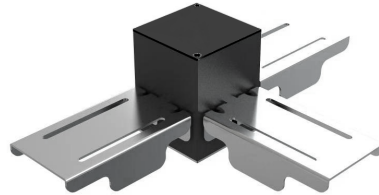

Nile 2 Accessory

NIL-CT-BLK NIL-CT-BLK

Nile 2 3-way "T" interlock connector black

- Slick and stylish design, ideal for modern offices
- Available in black or white
- Compatible with Nile
- Quick and easy to install

Overview

Nile interlock connector is part of the interlink range available. Providing flexible solutions to your required arrangements.

General Information

Materials	Housing extrusion aluminium, Diffuser polycarbonate
Installation Area	Internal