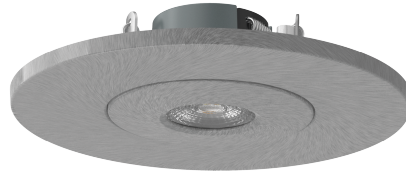

XL Mauna Conceal Bezel

MAUXLC-SCH MAUXLC-SCH

XL Mauna Conceal Bezel for Mauna 2, Mauna 2 Plus Fixed,

- Fire-rated in accordance with Part B
- Option fo white and satin chrome
- For cut outs 85-150mm diameter
- IP65

Overview

XL Mauna conceal bezels available in different finishes

General Information

Installation Area Internal

Technical Summary

Product Code

MAUXLC-SCH

Tel: 01635 523 713