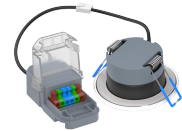

## Mauna fire rated recessed PIR ON/OFF sensor

- IP65 Rated
- BS 476 Part 21/BS EN1365-2 Fire-Rated to 30, 60 and 90 min.
- Optional Uni-Remote
- Front scene switch with 3 scene settings
- Interchangeable magnetic bezels with different finishes
- Can be installed under Insulation
- Compact size
- Maximum load of 1000W (inductive) and 2000W (resistive)

### Overview

The Mauna Fire-Rated PIR Sensor needs only a 40mm void clearance. IP65 rating and installable under insulation makes it a flexible application. The control mode can set hold time and daylight harvesting, with more options via the Universal Remote Control. With the same profile as the Mauna II all of the interchangeable bezels can be