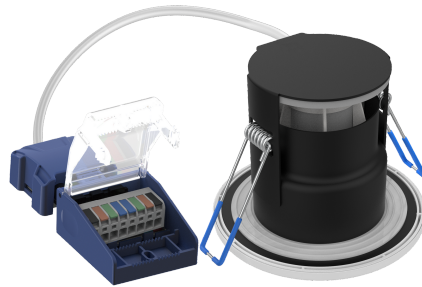

Mauna Fire Can EZfit

MAUEZ/GU10 MAUEZ/GU10

Mauna Fire Can EZfit GU10 fire-rated Downlight

- Loop-in & Loop-out plug-in lever terminals
- Interchangeable magnetic bezels available with different finishes
- Optional add-on emergency kits, available in standard and self-test
- Low profile with void of 67mm
- Side ventilation window
- Can be installed under Insulation layer
- Pull-out magnetic connector for fast & easy installation
- IP65

Overview

The Mauna Fire Can EZfit downlight provides a holder for a GU10 lamp that's IP65 rated and can be installed under insulation. With the magnetic bezels that doesn't put functionality at the cost of aesthetics. Plus, it's quick and easy installation leaves to time to worry about the more important things.

Mauna Fire Can EZfit

MAUEZ/MAUBZ/GU10

Optional Gear

Product Code	Description	Type
EMPAD01	Neka Emergency Downlight kit 2.5W Manual test	Emergency Module
EMPAD01/SST	Neka Duo Emergency Downlight kit 2.5W Manual & Self-test	Emergency Kit