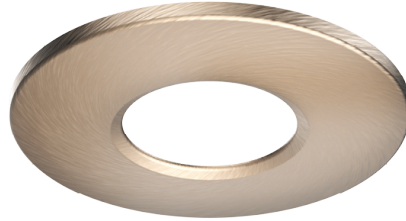

Mauna Fire Can Tilt Bezel

MAUBZT-LABR MAUBZT-LABR

Mauna Fire Can Tilt magnetic Bezel, Antique brass

- Interchangeable Magnetic bezel
- Different finishes available
- Available in round or square shaped

Overview

High quality finished bezel to enhance your Mauna Plus Tilt. Easy to fit and with other alternative colours available.

Technical Summary

Product Code

MAUBZT-LABR

Tel: 01635 523 713

Email: sales@kosnic.com

Kosnic.com

Kosnic Lighting KosnicUK

KosnicLightingUK

Mauna Fire Can Tilt Bezel

MAUBZMAUBZT-LABR

Overview

High quality finished bezel to enhance your Mauna Plus Tilt. Easy to fit and with other alternative colours available.