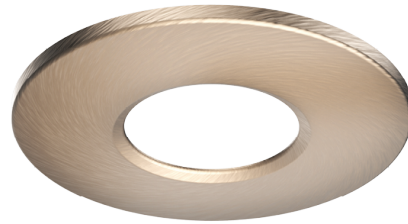

Mauna Bezel

MAUBZT-ABR MAUBZT-ABR

Mauna Plus Tilt round bezel Antique brass

- Interchangeable bezels
- Different finishes available
- Available in round or square shaped

Technical Summary	
Product Code	MAUBZT-ABR

High quality finished bezel to enhance your Mauna Plus Tilt. Easy to fit and with other alternative colours available.

General Information

Installation Area Internal

Tel: 01635 523 713

Email: sales@kosnic.com