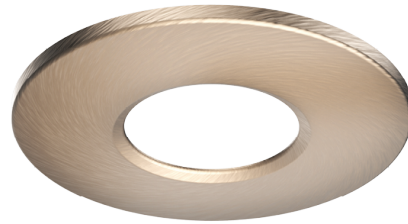

Mauna Bezel

MAUBZ-ABR MAUBZ-ABR

Mauna Round Magnetic bezel Antique brass

- Interchangeable bezels
- Different finishes available
- Available in round or square shaped

| Technical Summary | |
|-------------------|-----------|
| Product Code | MAUBZ-ABR |

High quality finished magnetic bezel to enhance your Mauna. Easy to fit and with other alternative colours available.

General Information

Installation Area Internal

Tel: 01635 523 713

Email: sales@kosnic.com