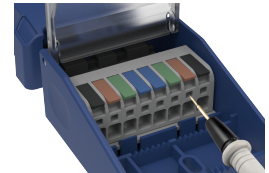

Mauna 3

MAU306 MAU306

Mauna 3 fire-rated Downlight 4/6W CCT switchable

- High efficiency up to 132lm/W
- Optional add-on emergency kits, available in standard and self-test
- Switchable wattage and CCT (3000/4000/6000k)
- Optional PIR sensors compatible with Uni-Remote
- Integrated dimmable driver
- Interchangeable magnetic bezels with different finishes
- Can be installed under insulation layer with void of 40mm
- Compact size
- Plug-in push wire terminal
- 5 multipack available

Overview

The Kosnic Mauna 4W/6W

Dimmable Fire Rated Downlights are suitable for 30, 60 and 90 minute applications and may be installed under insulation. Can be dimmed with mains dimmer switches and have a choice of interchangeable magnetic bezels with different finishes. The white bezel is supplied as standard.