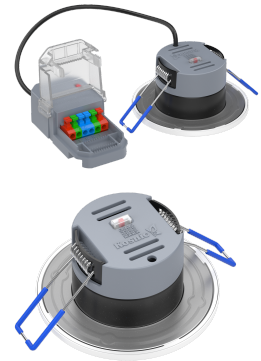

Mauna 2 Plus Fixed

MAU206PL MAU206PL

Mauna 2 Plus Fixed fire-rated Downlight 4.5/6W CCT switchable

- Integrated dimmable driver
- Can be installed under Insulation layer
- Interchangeable magnetic bezels with different finishes
- Compact size with void of only 48mm
- Fixed white bezel as standard with add on satin chrome bezel included
- Acoustically rated in accordance with BS EN ISO
- 10140-2:2021 and BS EN ISO 10140-3:2021
- Coloured LENNEL push-wire terminals
- CCT switchable with 4 choices

Overview

The Mauna Plus range as well as having the fire rating, ability to be installed under insulation, and low void clearance of the Mauna II, adds wattage switching and a CCT options. Also, anti-glare, and tilting options. With the magnetic bezels the Mauna II Plus range doesn't put functionality at the cost of aesthetics.

General Information

Materials	Housing zinc coated sheet steel
Installation Area	Internal

Technical Summary

Product Code	MAU206PL
Fire Rating	30m I Joist, 60m I Joist, 90m Solid Joist

Tel: 01635 523 713

Email: sales@kosnic.com

Kosnic.com

Kosnic Lighting KosnicUK KosnicLightingUK