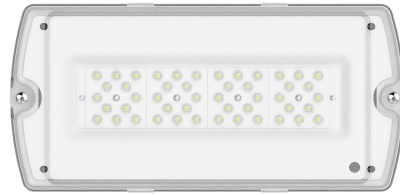

5 5 Years
Product Warranty
UK Only

2 2 Years
On-Site Warranty
Main-land UK Only

Manot Hilux

MAH0804 MAH0804

Manot Hilux Emergency Bulkhead 8W Manual test 6500K

- High Emergency output of 1000lm
- 90° lens by default, user may remove the lens to have 120° light spread
- Maintained and non-maintained option
- Surface and recessed mounting positions
- Optional tilting bracket
- IP65 and IK10 (vandal resistant) for external uses
- BESA box fitting points

Overview

The Manot Hilux LED Emergency Exit Bulkhead is a self-contained, multi-purpose, maintained or non-maintained 3 hour emergency solution. Can be surface mounted, recessed or installed with a tilting bracket. Comes with upward arrow exit sign for wall mounting and can be used without signs as an emergency light. Self-test option

General Information

Installation Internal and External Area

Technical Summary

Product Code	MAH0804
Emergency Modes	Maintained or Non-maintained

Tel: 01635 523 713

Email: sales@kosnic.com

Kosnic.com

Kosnic Lighting KosnicUK

KosnicLightingUK