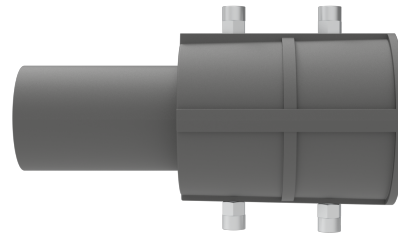

# Luna Adaptor

LUN-CVT76 LUN-CVT76

## Luna Adaptor 60mm to 76mm

- Adapter for conversion between 60mm to 76mm
- Quick and easy to install
- Compatible with Luna

Technical Summary	
Product Code	LUN-CVT76

## Overview

The Luna LED street light offers energy savings and high performance, replacing conventional lighting for roadways, passages, parks and courtyards. It is waterproof rating of IP67 and a robust construction IK10. Plus, you are able to add-on some of our popular PIR sensors, compatible with the Uni-Remote.