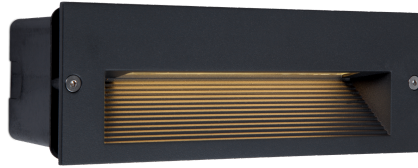

Ledge

LDG10-BLK LDG10-BLK

Ledge brick light 10W 4000K black

- Choice of mounting options
- Available in black and grey finishings
- Die-cast aluminium front plate
- Suitable for ground and wall mounting
- Downward illumination

Overview

The Kosnic Ledge outdoor recessed brick light is suitable for ground or wall mounting. It offers a high level of protection of IP65 and IK10. Ledge offers a simple decorative solution wherever outdoor recessed light is required.

General Information

Materials	Housing diecast aluminium front plate, plastic back box, and glass
Installation Area	Internal and External

Technical Summary

Product Code

LDG10-BLK

Tel: 01635 523 713

Email: sales@kosnic.com

Kosnic.com

Kosnic Lighting KosnicUK

KosnicLightingUK

LDG10-LDG10-BLK

Overview

The Kosnic Ledge outdoor recessed brick light is suitable for ground or wall mounting. It offers high level of protection of IP65 and IK10. Ledge offers a simple decorative solution wherever outdoor recessed light is required.