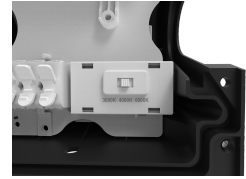

7 7 Years
Product Warranty
UK Only

2 2 Years
On-Site Warranty
Main-land UK Only

Kaz 2

KAZ12-SCT KAZ12-SCT

Kaz 2, LED wall pack, 12W IP65 CCT switchable, dusk to dawn

- High efficiency up to 133lm/W
- Optional plug-in emergency module, available in manual, self-test and DALI
- Switchable CCT (3000/4000/6500K)
- Dusk to dawn sensor by default and can be disabled
- BESA box fitting points
- Durable and rugged IK08 polycarbonate construction
- Anti-corrosion polycarbonate body
- IP65

Overview

The Kaz with an updated elegant design and improved dusk dawn sensor. Its durable construction IK08 and IP65 ratings makes it perfect for using in demanding environments as it can be cleaned with a pressure washer. CCT switchable, ability to disable the integrated dusk dawn sensor, and emergency options provides plenty of flexibility.

General Information

Materials	Housing polycarbonate
Installation Area	Internal and External