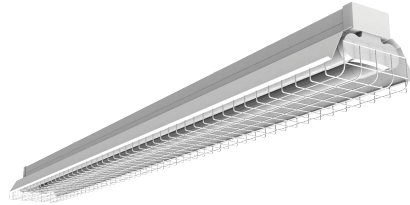

Batten Guard Cage

KAS-GC4F KAS-GC4F

Guard cage for 4ft batten Mira & Kasai

- Optional guard cage
- Compatible with Mira and Kasai battens
- Quick and easy to install

Technical Summary	
Product Code	KAS-GC4F
BESA Entry	True

Overview

Guard Cage for Mira & Kasai

Battens

General Information

Materials	Housing polycarbonate
Installation Area	Internal

Tel: 01635 523 713

Email: sales@kosnic.com

Kosnic.com

Batten Guard Cage

KAS- KAS-GC4F

Accessories

Product Code	Description	Type
SUS02	Suspension kit 2 wires included, maximum 1.3m drop	Suspension Kit
MIR-R4F	Reflector 4ft for Mira & Kasai	Reflector

Overview

Guard Cage for Mira & Kasai