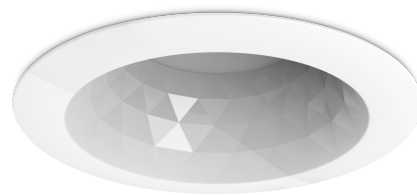

# Faceta 2

FAC28IN20-SCT FAC28IN20-SCT

## Faceta 2 14/17/20W Downlight CCT switchable

- High efficiency up to 150lm/W
- Optional add-on emergency kits, available in standard and self-test
- Switchable wattage and CCT (3000/4000/5000K)
- DALI, 0-10V and PUSH dimming alternative driver available
- IP65 when ceiling recess-mounted
- Unique faceted white reflector
- Optional drop-down diffusers for FAC28IN20
- Low glare

### Overview

The Faceta LED Commercial

Downlight range are retrofit LED lighting for widely used 3", 4", 6" and 8" fluorescent downlights with a distinctive faceted white reflector and a recessed light source.

Available with a switchable CCT and the downlights are compatible with Kosnic's emergency module.