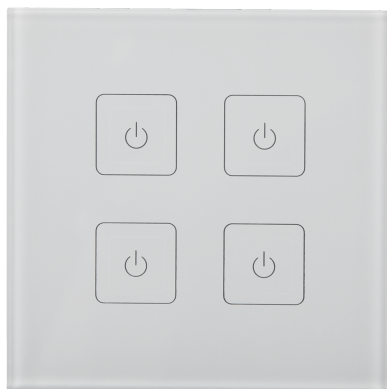

## 4 channel wall mount touch switch, mains powered

- Glass front battery power wireless wall mount switch
- Wireless multi-zone remote control and wall switch
- Table top wireless rotary dimmer switch
- Many to Many pairing with the wireless triac dimmer module and Driver
- Click-to-pair for easy installation
- Suitable for indoor lighting applications
- Radio Frequency : 868/869.5/916.5/434mhz

## Overview

The Wireless Controlled AC Triac

Dimmer is optimised for mains

dimming of lamps and mains

dimmable luminaires. The dimmer is

not suitable for DALI, 1-10V, PUSH

or other indirect non-mains dimming