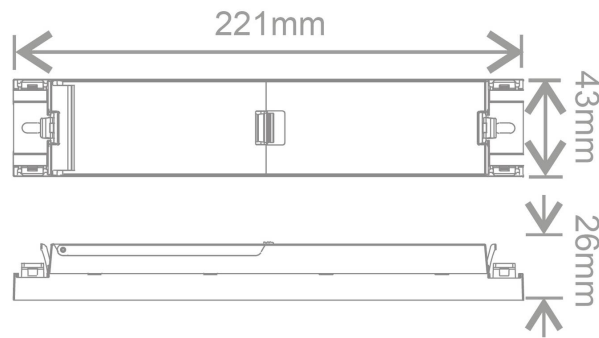

7 7 Years
Product Warranty
UK Only

2 2 Years
On-Site Warranty
Main-land UK Only

Batten UEM 2 in 1

BEM303BEM303-LO/SST

Accessories

Product Code	Description	Type
BATS16LFP2	Battery 6.4V LiFePO4, Temp. Sensor for Batten UEM Low Temp. 2 in 1	Battery

Overview

The Emergency Module for LED Batten Luminaires has been designed for easy installation in a range of Kosnic LED batten luminaires. The emergency module will adjust the output within the module's limits to the level required to operate the luminaire and ensure an operation time of three hours.

General Information

Installation Area Internal

Tel: 01635 523 713

Email: sales@kosnic.com

Kosnic.com

Kosnic Lighting KosnicUK KosnicLightingUK KosnicUK