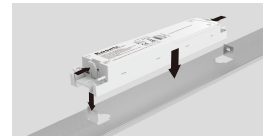

General Information

Installation Area Internal

Technical Summary

Product Code

BEM303-LO/SST

Tel: 01635 523 713

Email: sales@kosnic.com

Kosnic.com

Kosnic Lighting KosnicUK

KosnicLightingUK