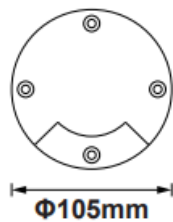

Overview

High quality Atri interchangeable bezels to suit your different needs.

Easy to fit and comes in many alternative choices.

General Information

| | |
|-------------------|---|
| Materials | Housing Stainless Steel and diecast aluminium |
| Installation Area | External |