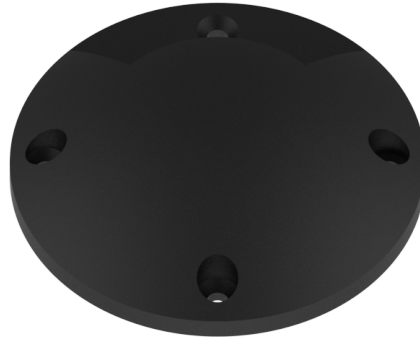

Atri Bezel

ATRBE1-BLK ATRBE1-BLK

Atri single light outlet round black bezel

- 304 stainless steel or die-cast aluminium front bezel options
- Compatible with Atri
- Available in various bezel options

Technical Summary

Product Code

ATRBE1-BLK

Overview

High quality Atri interchangeable bezels to suit your different needs.

Easy to fit and comes in many alternative choices.

General Information

| | |
|-------------------|---|
| Materials | Housing Stainless Steel and diecast aluminium |
| Installation Area | External |

Tel: 01635 523 713

Email: sales@kosnic.com

Kosnic.com

Atri Bezel

ATRBE1 ATRBE1-BLK

Accessories

| Product Code | Description | Type |
|--------------|---|-------|
| ATRBES-SLS | Atri multi-sided light outlets Square Stainless Steel Bezel | Bezel |
| ATRBE-SLS | Atri multi-sided light outlets round stainless steel bezel | Bezel |
| ATRBE2-SLS | Atri double light outlet round stainless steel bezel | Bezel |
| ATRBE1-SLS | Atri single light outlet round stainless steel bezel | Bezel |
| ATRBE4-BLK | Atri four light outlets round black bezel | Bezel |
| ATRBE-BLK | Atri multi-sided light outlets round black bezel | Bezel |
| ATRBE2-BLK | Atri double light outlet round black bezel | Bezel |

Overview

High quality Atri interchangeable bezels to suit your different needs.

Easy to fit and comes in many alternative choices.

General Information

| | |
|-------------------|---|
| Materials | Housing Stainless Steel and diecast aluminium |
| Installation Area | External |