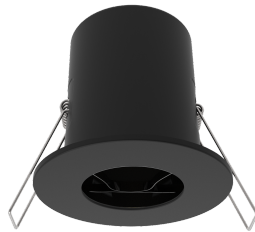

Aliso

ALI20-BLK ALI20-BLK

Aliso GU10 fire-rated downlight IP20 black

- Class I, IP20 or IP65
- 30, 60 and 90 minutes
- BS476 Part 21 / BS EN 1365-2 Fire-Rated to
- Fixed versions available with IP20 or IP65 rating
- Tilt version available with IP20 rating
- Can be installed under insulation

Overview

The Kosnic Aliso Fire-Rated

Downlight fitting for GU10 lamps offers great flexibility in use and appearance. The 30,60and 90 minute fire-rated product is available in IP20 or IP65 versions with white, chrome or satin chrome bezels. An IP20 rated tilt version is also available.

General Information

Installation Area Internal

Technical Summary

Product Code	ALI20-BLK
Fire Rating	30m I Joist, 90m Solid Joist, 30m Solid Joist, 30m Web Joist, 60m Solid Joist

Tel: 01635 523 713

Email: sales@kosnic.com

Kosnic.com

ALI20- ALI20-BLK

Optional Gear

Product Code	Description	Type
EMPAD01	Neka Emergency Downlight kit 2.5W Manual test	Emergency Module

Overview

The Kosnic Aliso Fire-Rated Downlight fitting for GU10 lamps offers great flexibility in use and appearance. The 30,60and 90 minute fire-rated product is available in IP20 or IP65 versions with white, chrome or satin chrome bezels. An IP20 rated tilt version is also available.