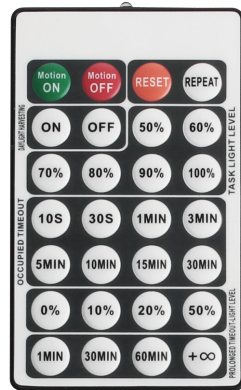

# Adda Remote Control

ADD-RMT    ADD-RMT

Adda Remote control for PIR sensor version

## Overview

The Kosnic Adda is our stylish modular louvre LED linear luminaire. With this batten, you have full customisability, choose from the options available for the switchable wattage and CCT, plus choose from the from the built-in sensor and Bluetooth versions. It is the perfect addition to any lighting scheme.