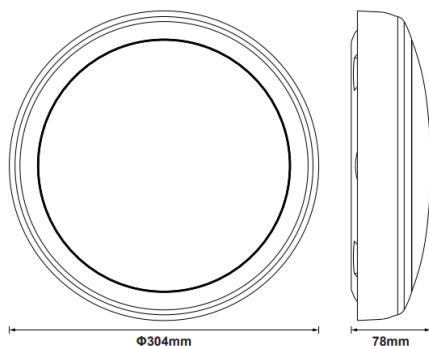

5 5 Years
Product Warranty
UK Only

2 2 Years
On-Site Warranty
Main-land UK Only

Ossa 3

09084 OSS318-SCT

Overview

The Ossa is a slim bulkhead with integrated LED tray offering a low maintenance solution to lighting for all areas. With switchable CCT and different wattage settings to meet your different ambient needs.

Rated Power Wattage (W)	Current (mA)	CCT (K)	Lumen (lm)
9	42	3000 (Warm White)	1050
9	42	4000 (Cool White)	1150
9	42	5000 (Day Light)	1150
12	56	3000 (Warm White)	1400
12	56	4000 (Cool White)	1500
12	56	5000 (Day Light)	1500
18	80	3000 (Warm White)	2100
18	80	4000 (Cool White)	2200
18	80	5000 (Day Light)	2200

General Information

Ambient Temperature Range (°C)	-20°C to 50°C
IK Rating	IK10
IP Rating	IP65
Materials	Housing: Polycarbonate + ABS
Nominal Lifetime (h)	50,000 h
Protection Rating	Class II
Installation Area	Internal and External

Tel: 01635 523 713

Email: sales@kosnic.com

Kosnic.com

Kosnic Lighting KosnicUK KosnicLightingUK KosnicUK