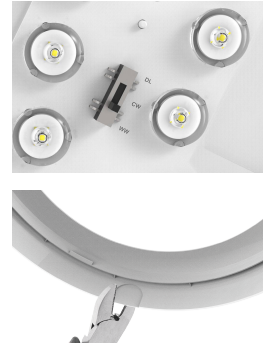

5 5 Years
Product Warranty
UK Only

2 2 Years
On-Site Warranty
Main-land UK Only

Ossa 3

09084 OSS318-SCT

Ossa 3 9/12/18W wattage and CCT switchable, white trim

- Switchable wattage (9/12/18W) and CCT (3000/4000/5000K)
- Optional plug-in microwave corridor sensor compatible with Uni-Remote control
- Choice of alternative decorative trims
- Optional plug-in emergency modules, available in manual, self-test and DALI
- Optional plug-in DALI conversion module
- 20mm Conduit entry
- BESA box fitting points
- IP65 & vandal resistant (IK10)

Overview

The Ossa is a slim bulkhead with integrated LED tray offering a low maintenance solution to lighting for all areas. With switchable CCT and different wattage settings to meet your different ambient needs.