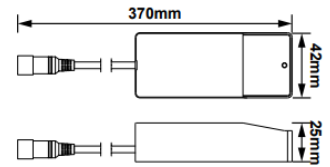

09081 NYO8IN18-W65

Optional Gear

Product Code	Description	Type
UEM03/ST	Universal Emergency Module 3W Self Test	Self-test Emergency Module
UEM03	Universal Emergency Module 3W	Emergency Module
CYC030TDC30-90	30W DALI2 1-10V primary push dim driver (KL30C-PDiIV)	Dimmable Driver
DRC30/DA	Dimmable Driver: 30W DALI, 1-10V, Primary PUSH Driver	Dimmable Driver
EMPAD01	Neka Emergency Downlight kit 2.5W Manual test	Emergency Module
EMPAD01/ST	Neka Emergency Downlight kit 3.5W Self-test	Self-test Emergency Module

Overview

The Nyos circular LED Panel is an easy-to-retrofit replacement for downlights. These advanced panels are suitable for all areas, including visually demanding non-transient task areas such as offices and educational premises where users require uniform light. The Edge-Lit technology provides constant light across its surface.

General Information

Ambient Temperature Range (°C)	-20°C to 50°C
IK Rating	IK04
IP Rating	IP44
Nominal Lifetime (h)	50,000 h
Protection Rating	Class III
Installation Area	Internal

Tel: 01635 523 713

Email: sales@kosnic.com

Kosnic.com