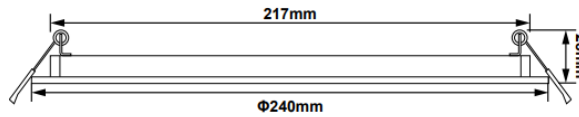

09081 NYO8IN18-W65

Optional Gear

Product Code	Description	Type
UEM03/ST	Universal Emergency Module 3W Self Test	Self-test Emergency Module
UEM03	Universal Emergency Module 3W	Emergency Module
CYC030TDC30-90	30W DALI2 1-10V primary push dim driver (KL30C-PDiIV)	Dimmable Driver
DRC30/DA	Dimmable Driver: 30W DALI, 1-10V, Primary PUSH Driver	Dimmable Driver
EMPAD01	Neka Emergency Downlight kit 2.5W Manual test	Emergency Module
EMPAD01/ST	Neka Emergency Downlight kit 3.5W Self-test	Self-test Emergency Module

Overview

The Nyos circular LED Panel is an easy-to-retrofit replacement for downlights. These advanced panels are suitable for all areas, including visually demanding non-transient task areas such as offices and educational premises where users require uniform light. The Edge-Lit technology provides constant light across its surface.

General Information

Ambient Temperature Range (°C)	-20°C to 50°C
IK Rating	IK04
IP Rating	IP44
Nominal Lifetime (h)	50,000 h
Protection Rating	Class III
Installation Area	Internal

NYO8IN18