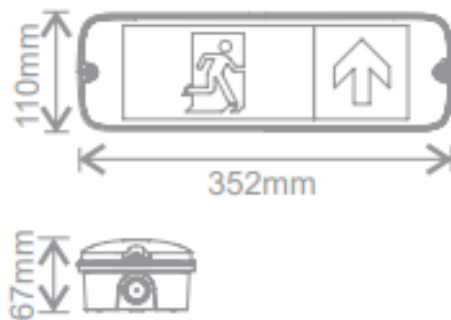

7 7 Years
Product Warranty
UK Only

2 2 Years
On-Site Warranty
Main-land UK Only

Low Temp. Mulu 2 in 1

09066 MUL0105-LO/SST

Accessories

Product Code	Description	Type
BATS16LFP1	Battery LiFePO4 1600mAh 3.2V	Battery

Overview

Mulu LED Emergency Exit Sign or Emergency Bulkhead Luminaire is a self-contained, multi-purpose, non-maintained or maintained 3-hour emergency luminaire solution. It can be used with or without the emergency exit graphics and is supplied with adaptable self-adhesive graphics for escape routes guidance.

General Information

IK Rating	IK10
IP Rating	IP65
Materials	Housing: ABS, Diffuser: Polycarbonate
Installation Area	Internal and External
UEM/EME Protection	Class II

Push switch

x1	FUNCTIONAL TEST
x3	DURATION TEST
HOLD	INDICATOR DIMMING

Tel: 01635 523 713

Email: sales@kosnic.com

Kosnic.com