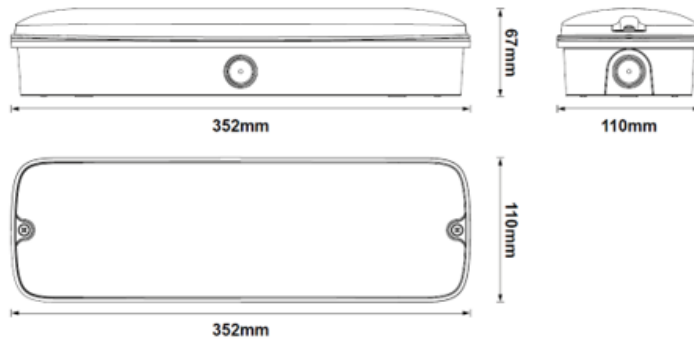

5 5 Years
Product Warranty
UK Only

2 2 Years
On-Site Warranty
Main-land UK Only

Mulu

09064 MUL0105-BLK

Accessories

Product Code	Description	Type
KBAT2600LI1	Li-ion Battery Pack, 2600mAh for self test versions of Manot, Mulu, Belum, Kalem, Nitro, Nitro surface, Doxa	Battery
KBAT2000LI1	Li-ion battery 3.7V 2000mAh for self test DD EME	Battery
BAT15NC3	Ni-cd battery SC1500mAh, 3.6V, 55° for MULU	Battery

Overview

Mulu LED Emergency Exit Sign or Emergency Bulkhead Luminaire is a self-contained, multi-purpose, non-maintained or maintained 3-hour emergency luminaire solution. It can be used with or without the emergency exit graphics and is supplied with adaptable self-adhesive graphics for escape routes guidance.

General Information

IK Rating	IK10
IP Rating	IP65
Protection Rating	Class II
Installation Area	Internal and External
UEM/EME Protection	Class II

Tel: 01635 523 713

Email: sales@kosnic.com

Kosnic.com

Kosnic Lighting KosnicUK KosnicLightingUK KosnicUK