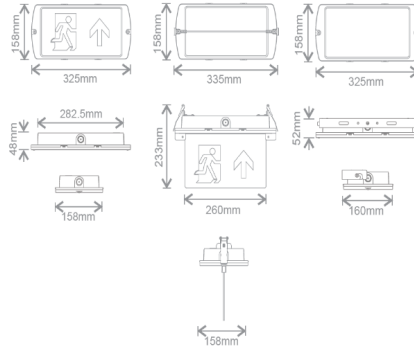

7 7 Years
Product Warranty
UK Only

2 2 Years
On-Site Warranty
Main-land UK Only

Manot 2 in 1

09061 MAN0305/SST

Accessories

Product Code	Description	Type
MAN-ESL	Manot, Exit Sign Left	Sign
MAN-ESR	Manot, Exit Sign Right	Sign
MAN-BKT	Manot, Wall-mount Tilting Bracket	Clips/Brackets
BATS18LFP1	Battery for DD EME 2, Doxa 2 & EME light 2 in 1, Temp sensor	

Overview

The Manot LED Emergency Exit Bulkhead is a self-contained, robust, maintained or non-maintained 3 hour emergency solution. Can be surface mounted, recessed or installed with a tilting bracket. Comes with upward arrow exit sign for wall mounting and can be used without signs as an emergency light.

General Information

IK Rating	IK10
IP Rating	IP65
Materials	Housing: Polycarbonate
Protection	Class II
Rating	
Installation Area	Internal and External
UEM/EME	Class II
Protection	

Healthy Statuses:

- System Healthy
- 1/2 s Duration Test Pending
- 1/4 s Duration Test Running
- 1/8 s Functional Test Running

Symbols explained: ● Continuous On * Flash - - - - On - - - - Off

Faults & Warning:

- Battery Charging Fault / Not Connected
- 1/4 s Battery Duration Fault
- 1/8 s Lamp or Luminaire Fault
- 5 s 1 s Installation Fault Warning

Tel: 01635 523 713

Email: sales@kosnic.com

Kosnic.com

Kosnic Lighting KosnicUK KosnicLightingUK KosnicUK