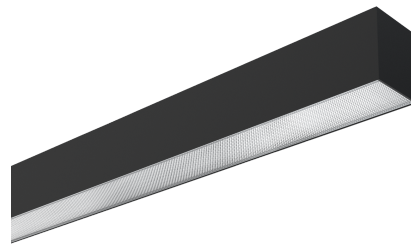

7 7 Years
Product Warranty
UK Only

2 2 Years
On-Site Warranty
Main-land UK Only

Nile 3

09032 NIL35F50-W1SCT-BLK/DA

Nile 3 7W/50W 5ft batten, PS diffuser, Black

- High efficiency up to 135lm/W
- Switchable CCT (3000/4000/5000K)
- UGR<19*
- DALI and PUSH dimming alternative driver available
- Slick and stylish design, ideal for modern offices
- Suspension or interlock-mounting options
- Variety of diffuser and beam options
- Built-in backlight option available
- Available in white and black

Overview

The Nile suspended battens are available in black or white with diffuser/beam options. They can cast 30% of the light up and 70% down, or all downwards. Ideal for offices, classrooms and corridors. With DALI,1-10,Push dimming and emergency options.