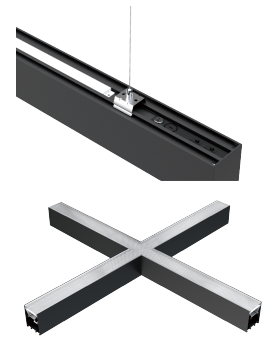

7 7 Years
Product Warranty
UK Only

2 2 Years
On-Site Warranty
Main-land UK Only

Nile 3

09032 NIL35F50-W1SCT-BLK/DA

Nile 3 7W/50W 5ft batten, PS diffuser, Black

- High efficiency up to 135lm/W
- Switchable CCT (3000/4000/5000K)
- UGR<19*
- DALI and PUSH dimming alternative driver available
- Slick and stylish design, ideal for modern offices
- Suspension or interlock-mounting options
- Variety of diffuser and beam options
- Built-in backlight option available
- Available in white and black

Overview

The Nile suspended battens are available in black or white with diffuser/beam options. They can cast 30% of the light up and 70% down, or all downwards. Ideal for offices, classrooms and corridors. With DALI,1-10,Push dimming and emergency options.