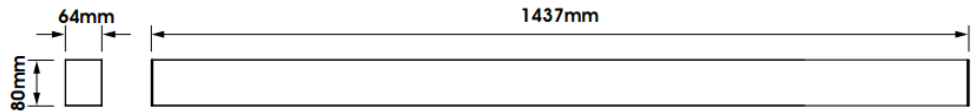

IP20

General Information

Ambient Temperature Range (°C)	-20°C to 50°C
IK Rating	IK08
IP Rating	IP20
Materials	Housing: Aluminium + PC
Protection Rating	Class I
Installation Area	Internal

Accessories

Product Code	Description	Type
NIL34F-BLANK-BLK	1.2 length blank section, Black	Blank Section
NIL35F-W1	Wiring Connector On/Off 1.5m	Connector kit
NIL35F-W2	Wiring Connector DALI 1.5m	Connector kit
NIL3-CI	Inline Interlock I Connector	Connector kit
NIL3-CL-BLK	Switchable 14/17/21/24W "L" interlock connector, Black	Connector kit
NIL3-CT-BLK	Switchable 21/26/32/36W "T" interlock connector, Black	Connector kit
NIL3-CX-BLK	Switchable 28/34/42/48W "X" interlock connector, Black	Connector kit
NIL3-DFS10	Nile 3 Diffuser 10m Reel	Diffuser

Rated Power (W)	Beam angle (°)	CCT (K)	Lumen (lm)
7 (up light)	110	3000 (Warm White)	800
7 (up light)	110	4000 (Cool White)	860
7 (up light)	110	5000 (Day Light)	870
50 (down light)	80	3000 (Warm White)	6500
50 (down light)	80	4000 (Cool White)	6750
50 (down light)	80	5000 (Day Light)	6750