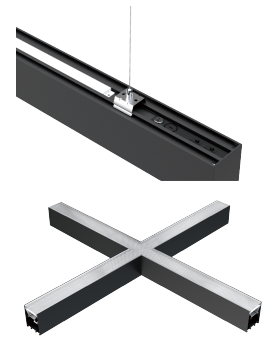

7 7 Years
Product Warranty
UK Only

2 2 Years
On-Site Warranty
Main-land UK Only

Nile 3

09025 NIL34F40-W1SCT-WHT/DA

Nile 3 7W/40W 4ft batten, PS diffuser, White

- High efficiency up to 135lm/W
- Switchable CCT (3000/4000/5000K)
- UGR<19*
- DALI and PUSH dimming alternative driver available
- Slick and stylish design, ideal for modern offices
- Suspension or interlock-mounting options
- Variety of diffuser and beam options
- Built-in backlight option available
- Available in white and black

Overview

The Nile suspended battens are available in black or white with diffuser/beam options. They can cast 30% of the light up and 70% down, or all downwards. Ideal for offices, classrooms and corridors. With DALI,1-10,Push dimming and emergency options.