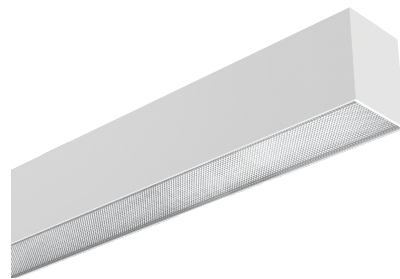

7 7 Years
Product Warranty
UK Only

2 2 Years
On-Site Warranty
Main-land UK Only

Nile 3

09025 NIL34F40-W1SCT-WHT/DA

Nile 3 7W/40W 4ft batten, PS diffuser, White

- High efficiency up to 135lm/W
- Switchable CCT (3000/4000/5000K)
- UGR<19*
- DALI and PUSH dimming alternative driver available
- Slick and stylish design, ideal for modern offices
- Suspension or interlock-mounting options
- Variety of diffuser and beam options
- Built-in backlight option available
- Available in white and black

Overview

The Nile suspended battens are available in black or white with diffuser/beam options. They can cast 30% of the light up and 70% down, or all downwards. Ideal for offices, classrooms and corridors. With DALI,1-10,Push dimming and emergency options.