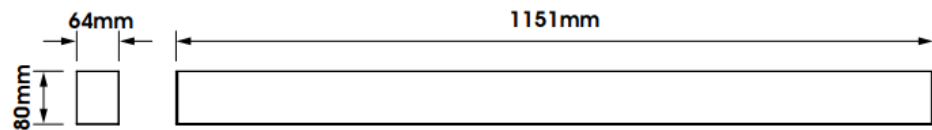

7 Years
Product Warranty
UK Only

2 Years
On-Site Warranty
Main-land UK Only

Nile 3

09025 NIL34F40-W1SCT-WHT/DA

Overview

The Nile suspended battens are available in black or white with diffuser/beam options. They can cast 30% of the light up and 70% down, or all downwards. Ideal for offices, classrooms and corridors. With DALI,1-10,Push dimming and emergency options.

IP20

General Information

Ambient Temperature Range (°C)	-20°C to 50°C
IK Rating	IK08
IP Rating	IP20
Materials	Housing: Aluminium + PC
Nominal Lifetime (h)	50,000 h
Protection Rating	Class I
Installation Area	Internal

Accessories

Product Code	Description	Type
NIL34F-BLANK-WHT	1.2 length blank section, White	Blank Section
NIL34F-W1	Wiring Connector On/Off 1.2m	Connector kit
NIL34F-W2	Wiring Connector DALI 1.2m	Connector kit
NIL3-CI	Inline Interlock I Connector	Connector kit
NIL3-CL-WHT	Switchable 14/17/21/24W "L" interlock connector, White	Connector kit
NIL-CT-WHT	Nile 2 3-way "T" interlock connector white	Connector kit
NIL3-CX-WHT	Switchable 28/34/42/48W "X" interlock connector, White	Connector kit
NIL3-DFS10	Nile 3 Diffuser 10m Reel	Diffuser

Rated Power (W)	Beam angle (°)	CCT (K)	Lumen (lm)
7 (up light)	110	3000 (Warm White)	800
7 (up light)	110	4000 (Cool White)	860
7 (up light)	110	5000 (Day Light)	870
40 (down light)	80	3000 (Warm White)	5200
40 (down light)	80	4000 (Cool White)	5400
40 (down light)	80	5000 (Day Light)	5400

Tel: 01635 523 713

Email: sales@kosnic.com

Kosnic.com

Kosnic Lighting KosnicUK KosnicLightingUK KosnicUK