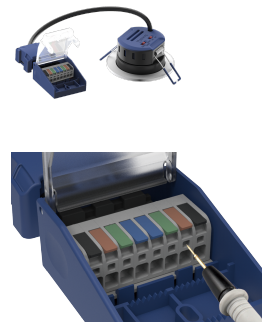

## Mauna 3 fire-rated Downlight 4/6W CCT switchable

- High efficiency up to 132lm/W
- Optional add-on emergency kits, available in standard and self-test
- Switchable wattage and CCT (3000/4000/6000k)
- Optional PIR sensors compatible with Uni-Remote
- Integrated dimmable driver
- Interchangeable magnetic bezels with different finishes
- Can be installed under insulation layer with void of 40mm
- Compact size
- Plug-in push wire terminal
- 5 multipack available