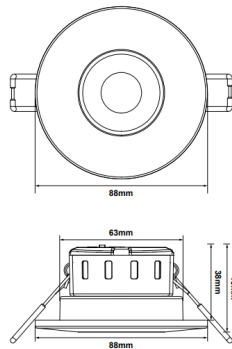

Mauna 3

08985 MAU306

Overview

The Kosnic Mauna 4W/6W Dimmable Fire Rated Downlights are suitable for 30, 60 and 90 minute applications and may be installed under insulation. Can be dimmed with mains dimmer switches and have a choice of interchangeable magnetic bezels with different finishes. The white bezel is supplied as standard.

Power (W)	Current (mA)	CCT (K)	Energy Class	Lumen (lm)
4	25	3000 (Warm White)	F	510
4	25	4000 (Cool White)	E	530
4	25	6000 (Day Light)	E	530
6	37	3000 (Warm White)	F	670
6	37	4000 (Cool White)	F	710
6	37	6000 (Day Light)	F	710

IP65

General Information

Ambient Temperature Range (°C)	-30°C to 50°C
IK Rating	IK07
IP Rating	IP65
Nominal Lifetime (h)	50,000 h
Protection Rating	Class I
Installation Area	Internal

Tel: 01635 523 713

Email: sales@kosnic.com

Kosnic.com