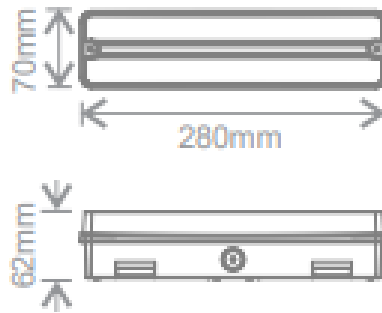

7 7 Years
Product Warranty
UK Only

2 2 Years
On-Site Warranty
Main-land UK Only

Kuna 2 in 1

08967 KUN0808/SST

Accessories

Product Code	Description	Type
KUN-REC	Kuna Recessed installation kit	Installation kit
BATS20LFP6	Battery LiFePO4, 6000mAh capacity, 6.4V Voltage	Battery

Overview

The Kuna is our high output emergency bulkhead that can be installed three different ways: trunking, surface and recessed. It is also both IP65 and IK10 rated for both internal and external uses and you are able to choose the emergency option you need via an internal switch - making it a very versatile option for any lighting

General Information

IK Rating	IK10
IP Rating	IP65
Materials	Housing: Polycarbonate
Installation Area	Internal and External
UEM/EME Protection	Class II

Tel: 01635 523 713

Email: sales@kosnic.com

Kosnic.com