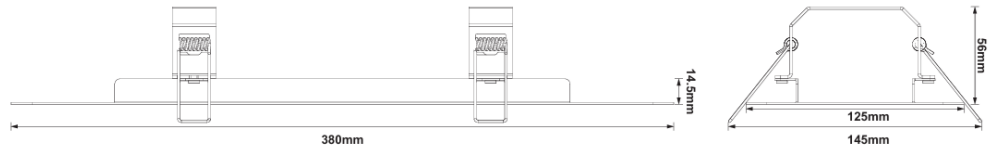

Kuna installation kit

08966 KUN-REC

Overview

A recessed installation kit for our Kuna IP65 high output emergency light.

Tel: 01635 523 713

Email: sales@kosnic.com

Kosnic.com