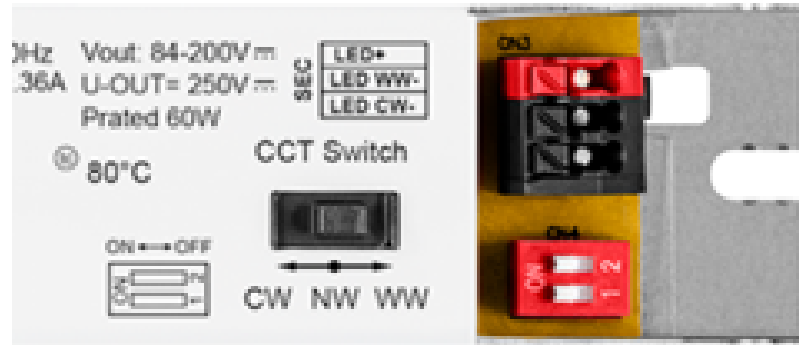

7 7 Years
Product Warranty
UK Only

2 2 Years
On-Site Warranty
Main-land UK Only

Trent On Farm

08958 TREF4F35-SCT

Overview

The Trent On Farm is the perfect addition for all farm environments with its ammonia-resistant PMMA body and its tough and rugged IK08 construction. It is also compatible with our plug-in emergency module and sensor for further customisation.

IP65

General Information

Ambient Temperature Range (°C)	-20°C to 50°C
IK Rating	IK08
IP Rating	IP65
Materials	Housing: PMMA + GRP
Protection Rating	Class I
Installation Area	Internal and External

Tel: 01635 523 713

Email: sales@kosnic.com

Kosnic.com