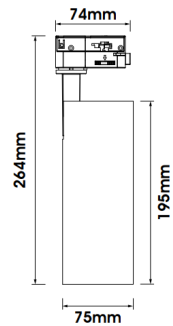

7 7 Years
Product Warranty
UK Only

2 2 Years
On-Site Warranty
Main-land UK Only

Mesa

08940 MES3W30-SSCT-WHT

Overview

The Mesa LED track spotlight is suitable for both 2-wire and 3-wire single circuit tracks. It is CCT switchable and you can choose between the three available settings. The rotating and tilting spotlights are ideal for retail, showrooms, galleries and museums, delivering efficient light where it's needed.

MES3W30-SSCT-WHT/BLK

General Information

Ambient Temperature Range (°C)	-20°C to 50°C
IK Rating	IK03
IP Rating	IP20
Materials	Housing: Die-cast aluminium
Nominal Lifetime (h)	50,000 h
Protection Rating	Class I
Installation Area	Internal

Tel: 01635 523 713

Email: sales@kosnic.com

Kosnic.com