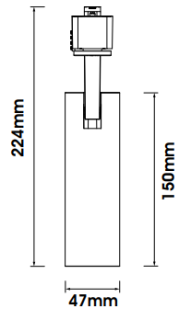

7 7 Years
Product Warranty
UK Only

2 2 Years
On-Site Warranty
Main-land UK Only

Mesa

08932 MES2W10-SSCT-WHT

Overview

The Mesa LED track spotlight is suitable for both 2-wire and 3-wire single circuit tracks. It is CCT switchable and you can choose between the three available settings. The rotating and tilting spotlights are ideal for retail, showrooms, galleries and museums, delivering efficient light where it's needed.

MES2W10-SSCT-WHT/BLK

General Information

Ambient Temperature Range (°C)	-20°C to 50°C
IK Rating	IK03
IP Rating	IP20
Materials	Housing: Die-cast aluminium
Nominal Lifetime (h)	50,000 h
Protection Rating	Class I
Installation Area	Internal

Tel: 01635 523 713

Email: sales@kosnic.com

Kosnic.com