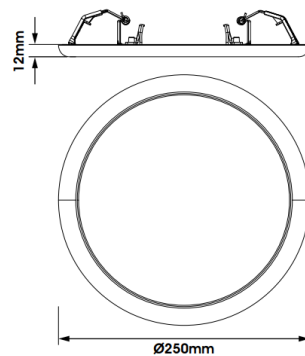

General Information

Ambient Temperature Range (°C)	-20°C to 50°C
IK Rating	IK03
IP Rating	IP65
Materials	Housing PC+PS
Nominal Lifetime (h)	50,000 h
Protection Rating	Class II
Installation Area	Internal

Optional Gear

Product Code	Description	Type
DRC26/CSB	Dimmable Driver: Casambi dimmable driver 26W Bluetooth & PUSH button	Dimmable Driver
DRC20/DA	Dimmable Driver: 20W DALI2 primary push dim driver	Dimmable Driver
DRC30/DA	Dimmable Driver: 30W DALI, 1-10V, Primary PUSH Driver	Dimmable Driver
UEM03	Universal Emergency Module 3W	Emergency Module
UEM03/SST	Universal Emergency Module Duo 3.5W Standard&Self-test	Emergency Module
EMPAD01	Neka Emergency Downlight kit 2.5W Manual test	Emergency Module
EMPAD01/SST	Neka Duo Emergency Downlight kit 2.5W Manual & Self-test	Emergency Kit

Rated Power (W)	Current (mA)	CCT (K)	Lumen (lm)
14	62	3000 (Warm White)	1680
14	62	4000 (Cool White)	1820
14	62	5000 (Day Light)	1820
17	74	3000 (Warm White)	2040
17	74	4000 (Cool White)	2210
17	74	5000 (Day Light)	2210
20	85	3000 (Warm White)	2400
20	85	4000 (Cool White)	2600
20	85	5000 (Day Light)	2600

Tel: 01635 523 713

Email: sales@kosnic.com

Kosnic.com

Kosnic Lighting KosnicUK KosnicLightingUK KosnicUK