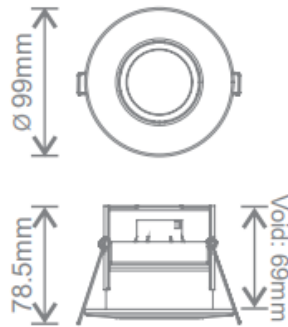

Mauna Fire Can Tilt

08906 MAUTB/GU10

Optional Gear

Product Code	Description	Type
EMPAD01	Neka Emergency Downlight kit 2.5W Manual test	Emergency Module
EMPAD01/SST	Neka Duo Emergency Downlight kit 2.5W Manual & Self-test	Emergency Kit

Accessories

Product Code	Description	Type
MAUBZT-LBAS	Mauna Fire Can Tilt magnetic Bezel, Brass	Bezel
MAUBZT-LCHM	Mauna Fire Can Tilt magnetic Bezel, Polished Chrome	Bezel
MAUBZT-LSCH	Mauna Fire Can Tilt magnetic Bezel, Satin Chrome	Bezel
MAUBZT-LABR	Mauna Fire Can Tilt magnetic Bezel, Antique brass	Bezel

Overview

The Mauna Fire Can downlight provides a holder for a GU10 lamp that's IP65 rated and can be installed under insulation. This version has full tiltable capabilities and can be easily adjusted to suit your needs. With the magnetic bezels that doesn't put functionality at the cost of aesthetics.

IP65

General Information

IP Rating	IP65
Protection Rating	Class I
Installation Area	Internal

Tel: 01635 523 713

Email: sales@kosnic.com

Kosnic.com