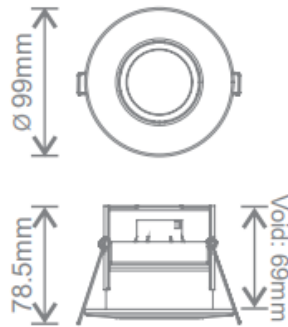

Mauna Fire Can Tilt

08905 MAUTW/GU10

Optional Gear

Product Code	Description	Type
EMPAD01	Neka Emergency Downlight kit 2.5W Manual test	Emergency Module
EMPAD01/SST	Neka Duo Emergency Downlight kit 2.5W Manual & Self-test	Emergency Kit

Accessories

Product Code	Description	Type
MAUBZT-LBAS	Mauna Fire Can Tilt magnetic Bezel, Brass	Bezel
MAUBZT-LCHM	Mauna Fire Can Tilt magnetic Bezel, Polished Chrome	Bezel
MAUBZT-LSCH	Mauna Fire Can Tilt magnetic Bezel, Satin Chrome	Bezel
MAUBZT-LABR	Mauna Fire Can Tilt magnetic Bezel, Antique brass	Bezel

Overview

The Mauna Fire Can downlight provides a holder for a GU10 lamp that's IP65 rated and can be installed under insulation. This version has full tiltable capabilities and can be easily adjusted to suit your needs. With the magnetic bezels that doesn't put functionality at the cost of aesthetics.

IP65

General Information

IP Rating	IP65
Protection Rating	Class I
Installation Area	Internal

Tel: 01635 523 713

Email: sales@kosnic.com

Kosnic.com