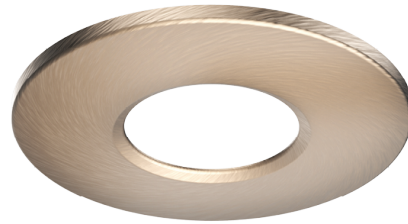

# Mauna Fire Can Tilt Bezel

08903 MAUBZT-LABR

## Mauna Fire Can Tilt magnetic Bezel, Antique brass

- Interchangeable Magnetic bezel
- Different finishes available
- Available in round or square shaped

Technical Summary	
Product Code	MAUBZT-LABR
Weight	0.03Kg
Dimensions (L x W x D) (mm)	4xØ100

### Overview

High quality finished bezel to enhance your Mauna Plus Tilt. Easy to fit and with other alternative colours available.