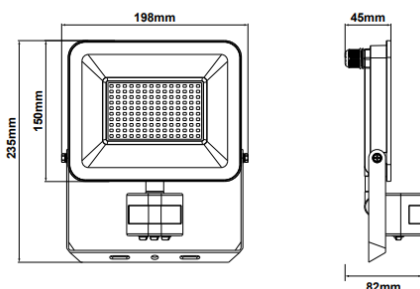

Rhine 3 Sensor

08887 RHI350-SCT/S

Optional Gear

Product Code	Description	Type
RMT-UNI	Universal Remote Control for Kosnic motion sensors	Remote Control

Accessories

Product Code	Description	Type
KCWP3IN	IP67 in-line connector	Connector kit

CCT (K)	Chromaticity Co-Ordinate (x)	Chromaticity Co-Ordinate (y)	Lumen (lm)	R9 CRI
3000 (Warm White)	0.434	0.403	5500	-8
4000 (Cool White)	0.382	0.380	5750	8
6500 (Day Light)	0.313	0.328	5500	-18

Overview

The Rhine LED Floodlights make ideal replacements for energy-hungry halogen lighting. Suitable for outdoor use, the range offers affordable products with high lumen efficiency and a long life. Plus, its CCT switchable capabilities mean you can change the ambience for your environment.

General Information

Ambient Temperature Range (°C)	-20°C to 50°C
IK Rating	IK06
IP Rating	IP65
Materials	Housing: Die-cast aluminium
Nominal Lifetime (h)	30,000 h
Protection Rating	Class I
Installation Area	Internal and External

RHI350-SCT/S

Tel: 01635 523 713

Email: sales@kosnic.com

Kosnic.com