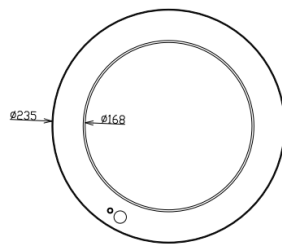

5 5 Years
Product Warranty
UK Only

2 2 Years
On-Site Warranty
Main-land UK Only

Toba 2

08848 TOB216-SCT/S

Optional Gear

Product Code	Description	Type
EMPAD01	Neka Emergency Downlight kit 2.5W Manual test	Emergency Module
EMPAD01/SST	Neka Duo Emergency Downlight kit 2.5W Manual & Self-test	Emergency Kit

Overview

The Toba range has almost unrivalled flexibility, it's CCT switchable, it has a range of wattage options, adjustable recess and surface mounting options, and can be fitted with an emergency module. This is all with its ultra slim profile and IP54 rating, you will be hard pressed to find a fitting that can be used in more situations.

General Information

Ambient Temperature Range (°C)	-20°C to 50°C
IK Rating	IK03
IP Rating	IP44
Materials	Housing PC
Nominal Lifetime (h)	50,000 h
Protection Rating	Class II
Installation Area	Internal

Power (W)	Current (mA)	CCT (k)	SDCM of CCT	Luminous Flux (lm)
10	48	3000	<3	1100
10	48	4000	<3	1200
10	48	5700	<6	1100
13	63	3000	<3	1495
13	63	4000	<3	1560
13	63	5700	<6	1625
16	77	3000	<3	1760
16	77	4000	<3	1920
16	77	5700	<6	1760

Tel: 01635 523 713

Email: sales@kosnic.com

Kosnic.com

Kosnic Lighting KosnicUK KosnicLightingUK KosnicUK