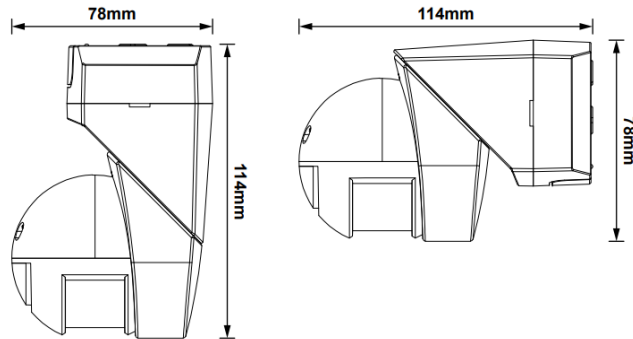

08807 KAV-P-WHT

Accessories

Product Code	Description	Type
RMT-UNI	Universal Remote Control for Kosnic motion sensors	Remote Control

Overview

Kavka Exterior PIR Sensor is IP54 rated and designed for outdoor installation, with a range of mounting option and large detection area. The 360 degree downwards facing detector combined with the 12m range detector makes it well suited for installation above exterior doors.