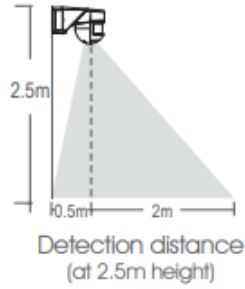

08807 KAV-P-WHT

Overview

Kavka Exterior PIR Sensor is IP54 rated and designed for outdoor installation, with a range of mounting option and large detection area. The 360 degree downwards facing detector combined with the 12m range detector makes it well suited for installation above exterior doors.

Wall-mount (Bottom)