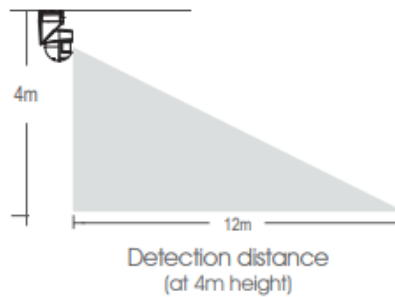

Ceiling-mount (Side)