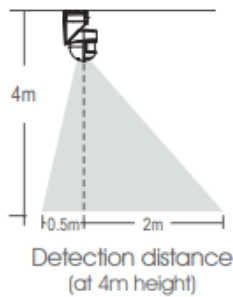

General Information

Ambient Temperature Range (°C)	-20°C to 40°C
IP Rating	IP54
Protection Rating	Class II
Installation Area	Internal and External

A1 - A2 Hold Time [MIN]	A3 - A4 Daylight Threshold [LUX]	A5 - A6 Stand-By Period [MIN]	A7 - A8 Stand-By Dim Level [%]	B1 - B2 Detection Area [%]	B3 - B4 CCT [K]	B5 - B6 Brightness [%]	B7 User Key	B8 Pair Key
Time stays ON after no motion detected	OFF when ambient light above threshold	Remains dimmed for this period if no motion detected & then turns off	Dimmed level in Stand-By	Sensor detection area/ sensitivity	Correlated colour Temperature	Adjust luminaire brightness	SECURITY SETTINGS	

Ceiling-mount (Bottom)