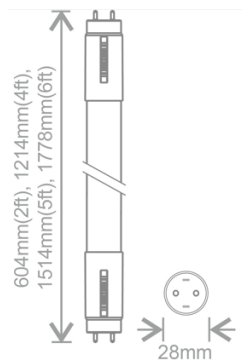

T8 CCT

08735 T8CCT24

Overview

The T8 CCT is a highly energy efficient glass T8 tube that can help you save energy by up to 65%. And with its long life you can keep making savings for years to come. Plus, this version can completely adapt to your needs with its switchable wattage and CCT capabilities.

Rated Power (W)	Current (mA)	Lumen (lm)
12	104	1700
24	185	3350

General Information

Ambient Temperature Range (°C)	-20°C to 50°C
IP Rating	IP20
Nominal Lifetime (h)	25,000 h
Protection Rating	Class II

Tel: 01635 523 713

Email: sales@kosnic.com

Kosnic.com