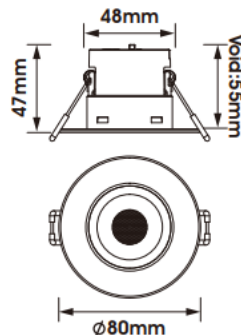

08702 ERT06

Optional Gear

Product Code	Description	Type
EMPAD01	Neka Emergency Downlight kit 2.5W Manual test	Emergency Module
EMPAD01/SST	Neka Duo Emergency Downlight kit 2.5W Manual & Self-test	Emergency Kit
CYDIMRFT1	RF controlled triac dimmer	Dimmable Driver

Accessories

Product Code	Description	Type
ERTBZ-SCH	Erta Bezel Satin Chrome	Bezel
ERTBZ-CHM	Erta Bezel Chrome	Bezel
ERTBZ-BLK	Erta Bezel Black	Bezel

Rated Power (W)	CCT (K)	Total Luminous Flux (lm)
6	3000	580
6	4000	650
6	6000	600

Overview

The Kosnic 6W Dimmable Fire Rated Downlights are suitable for 30, 60 and 90 minute applications and may be installed under insulation. These compact downlights can be dimmed with mains dimmer switches. The range is available in white and satin chrome bezel finishes.

General Information

Ambient Temperature Range (°C)	-20°C to 50°C
IK Rating	IK03
IP Rating	IP65
Nominal Lifetime (h)	50,000 h
Protection Rating	Class II
Installation Area	Internal

Tel: 01635 523 713

Email: sales@kosnic.com

Kosnic.com